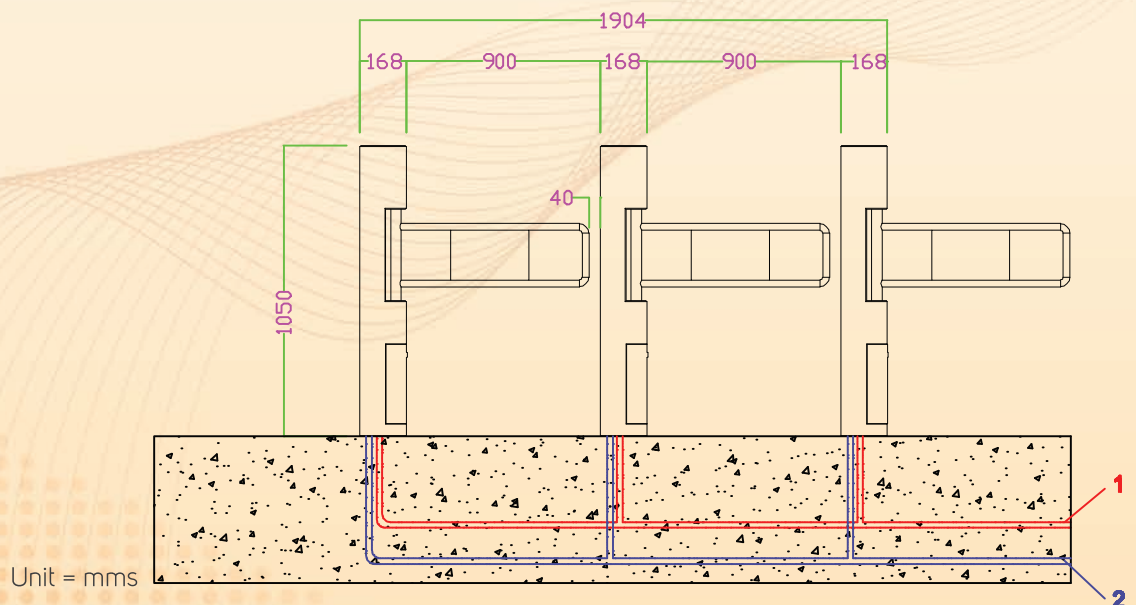

P TYPE SWING GATE

SWJ – PB are custom made P type barriers and is a perfect solution that mandates alarm against unauthorized entry. It's compact design offers sufficient space to integrate any access control system. They can be mounted with display, passage counter, card reader, token operation, traffic lights, command console and can be interfaced with a PC through a RS232 (RS485, TCP-IP) line.

SPECIFICATIONS

Passage Width	≤ 900mm
Mechanism	Heavy duty design for 24 hour continuous application Heavy duty pull type Indoor and outdoor application Quiet operation
Throughput Rate	40 pers/m
Power Supply	220-240 V (AC)
Operational Voltage	24 V (DC)
Frequency	50-60 Hz
Protection Level	IP 66
Working Temperature	-25 to +70 Deg. Celsius
Electro Magnetic Device	DC
Dimension Including Bars	168 * 1050mm
Net Weight Including Bars	60 kg
Housing	Stainless Steel AISI 304 or AISI 316 or Mild Steel as per requirement
Barrier Swings	Plastic Plate, Toughened Glass, Stainless Steel Frame
LED (Optional)	Yes
Integration	All access control system can be integrated with our barriers
In Case of Power Failure	Fail-safe safety solution, provides egress in case of crisis evaluation
Functioning	Double anti-clipping function, photocell anti-clipping and mechanical anti-clipping
Auto Reset Function	If no passage during identified card-reading time, the system will reset automatically and the passage is prohibited
Delay in Closing	The barrier can be set to delay closing in 1-60s after a valid card reading
Operating Modes	<ul style="list-style-type: none"> • Single passage in the set direction • B- directional single passage • Free passage in the set direction • Always free or locked