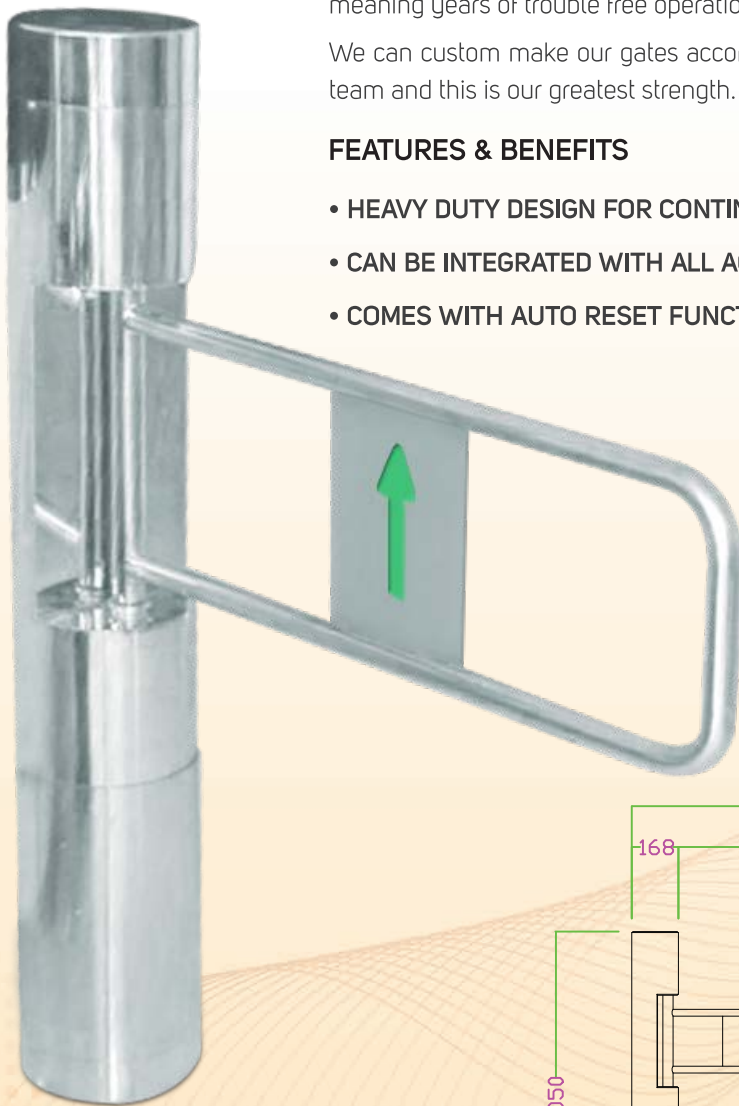

P TYPE SWING GATE

SWJ – PB are custom made P type barriers and is a perfect solution that mandates alarm against unauthorized entry. It's compact design offers sufficient space to integrate any access control system. They can be mounted with display, passage counter, card reader, token operation, traffic lights, command console and can be interfaced with a PC through a RS232 (RS485, TCP-IP) line.

The unique swing arm feature provides a fail-safe safety solution in case of an emergency or power failure, providing free egress during evacuations. We offer durability with minimal maintenance meaning years of trouble free operation.

SPECIFICATIONS

Passage Width	≤ 900mm
Mechanism	Heavy duty design for 24 hour continuous application Heavy duty pull type Indoor and outdoor application Quiet operation
Throughput Rate	40 pers/m
Power Supply	220-240 V (AC)
Operational Voltage	24 V (DC)
Frequency	50-60 Hz
Protection Level	IP 66
Working Temperature	-25 to +70 Deg. Celsius
Electro Magnetic Device	DC
Dimension Including Bars	168 * 1050mm
Net Weight Including Bars	60 kg
Housing	Stainless Steel AISI 304 or AISI 316 or Mild Steel as per requirement
Barrier Swings	Plastic Plate, Toughened Glass, Stainless Steel Frame
LED (Optional)	Yes
Integration	All access control system can be integrated with our barriers
In Case of Power Failure	Fail-safe safety solution, provides egress in case of crisis evaluation
Functioning	Double anti-clipping function, photocell anti-clipping and mechanical anti-clipping
Auto Reset Function	If no passage during identified card-reading time, the system will reset automatically and the passage is prohibited
Delay in Closing	The barrier can be set to delay closing in 1-60s after a valid card reading
Operating Modes	<ul style="list-style-type: none"> • Single passage in the set direction • B- directional single passage • Free passage in the set direction • Always free or locked