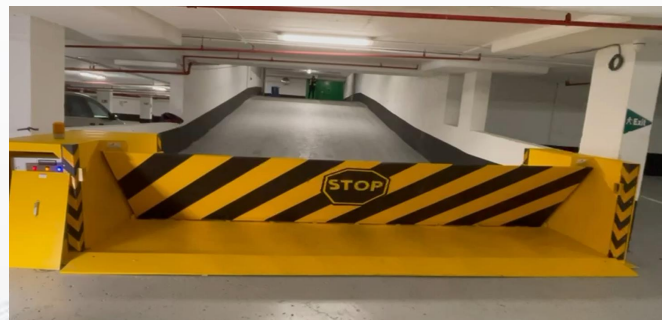

OPEN POSITION